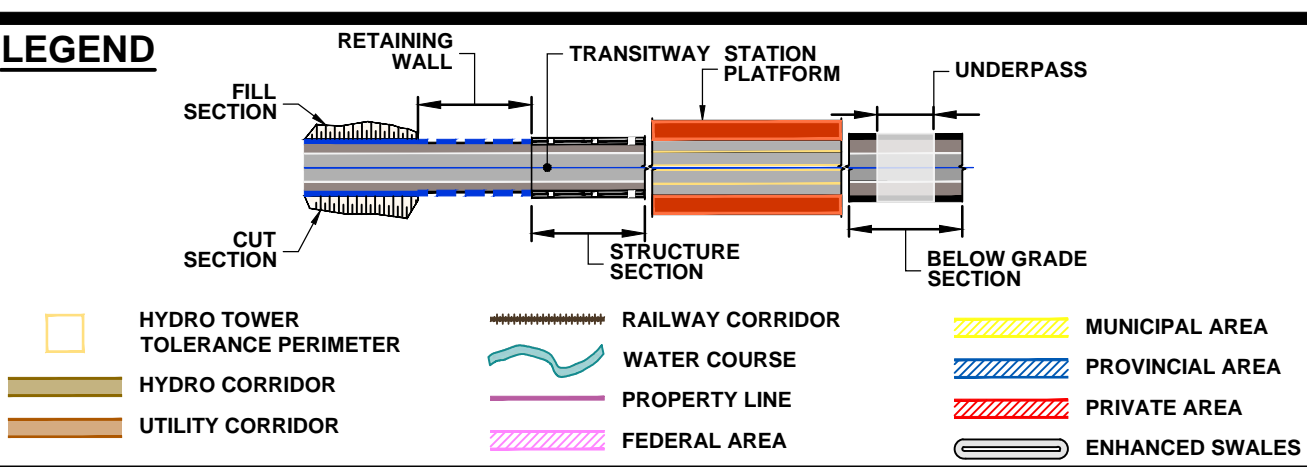

DRAWING NAME: J:\TOR\16234 ON-MTO 407 TRANSITWAY WC TO BRANTTIS General\03 - Drawings\8 - Property\Planes\407 TW4-Plate 48.dwg  
CREATED: Jul 27, 2020 1:08pm  
MODIFIED:

**407 TRANSITWAY**  
WEST OF BRANT STREET TO WEST OF HURONTARIO STREET  
G.W.P. 16-20003, CA 2016-E-0038  
PROPERTY PLAN  
STA. 41+120 TO STA. 41+680

PLATE  
**48**  
DATE  
11/20/2019