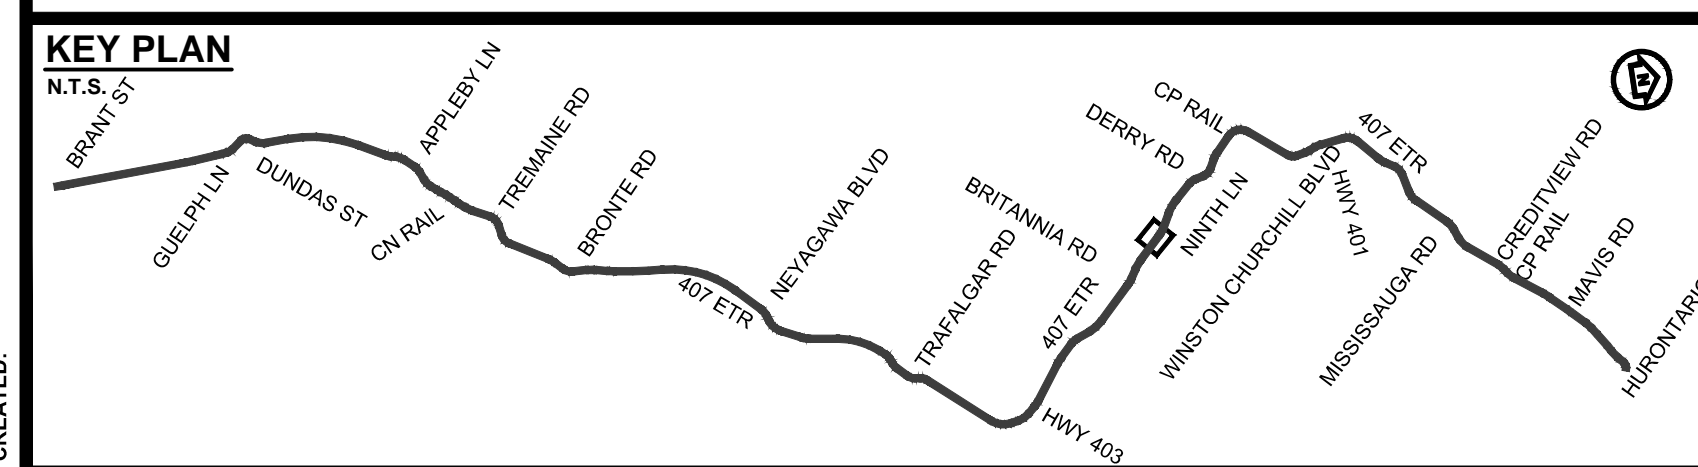

DRAWING NAME: J:\TOR\16234 ON-MTO 407 TRANSITWAY WC TO BRANTTIS General\03 - Drawings\8 - Property\Planes\407 TW4-Plate 48.dwg  
CREATED: Jul 27, 2020 1:08pm  
MODIFIED:

**407 TRANSITWAY**  
WEST OF BRANT STREET TO WEST OF HURONTARIO STREET  
G.W.P. 16-20003, CA 2016-E-0038  
PROPERTY PLAN  
STA. 41+120 TO STA. 41+680

PLATE  
**48**  
DATE  
11/20/2019